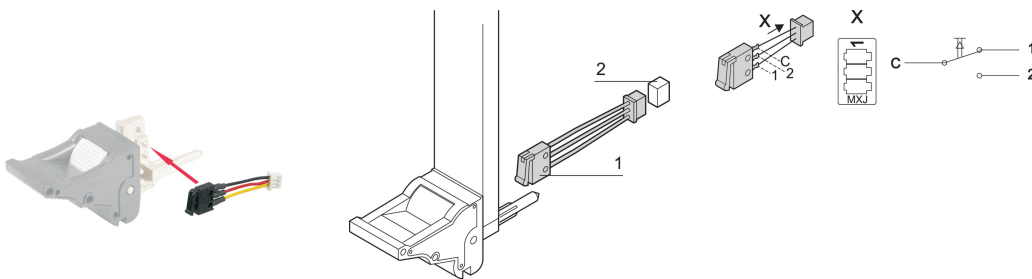

Plug-In Unit Microswitch for IEL, IET Handle With Cable and Plug

CATALOG NUMBER

20817-606

Micro Switch for IEL or IET handle. The micro switch fits also for the Offset versions of the handle.

CERTIFICATIONS

FEATURES

Plastic, PC, UL 94 V-0

Suitable mating connectors not included in scope of delivery

Max. switched current 50 mA

Electr. life \geq 20,000 switching cycles

Mech. life \geq 20,000 switching cycles

Molex connector housing

Molex crimp contact and fixing clip

PRODUCT ATTRIBUTES

Product Type: Switch

Works With: Front Panels

Material: Polycarbonate

Package Quantity: 10

ADDITIONAL PRODUCT DETAILS

Mating connector not included in delivery. Mating connectors from Molex e.g. 53261-0319, 53048-0310, 53047-0310, 53398-0319, 51047-0300.