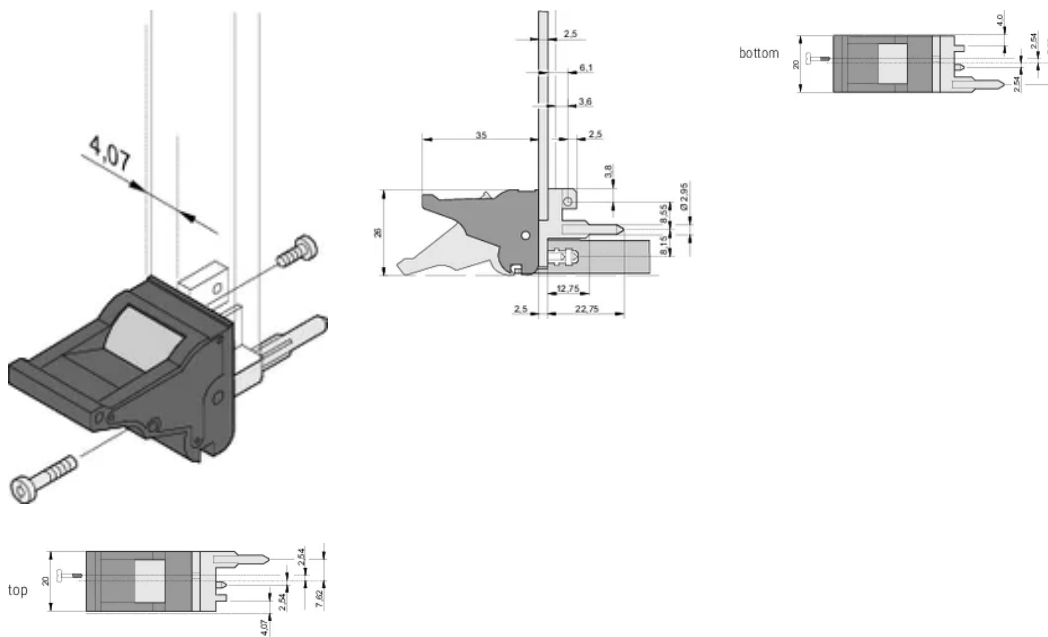

CERTIFICATIONS

FEATURES

Suitable for insertion and extraction forces up to 700 N (per pair)

In accordance with IEEE 1101.10 and IEC 60297-3-102

A microswitch can be mounted

PRODUCT ATTRIBUTES

Package Quantity: 10

Product Type: Handle

Type: Inserter/Extractor, Standard

Width (W): 19.8mm

Works With: Front Panels

Net Weight: 0.243kg

ADDITIONAL PRODUCT DETAILS

Please order Coding pegs and Microswitch separately.

DIAGRAMS