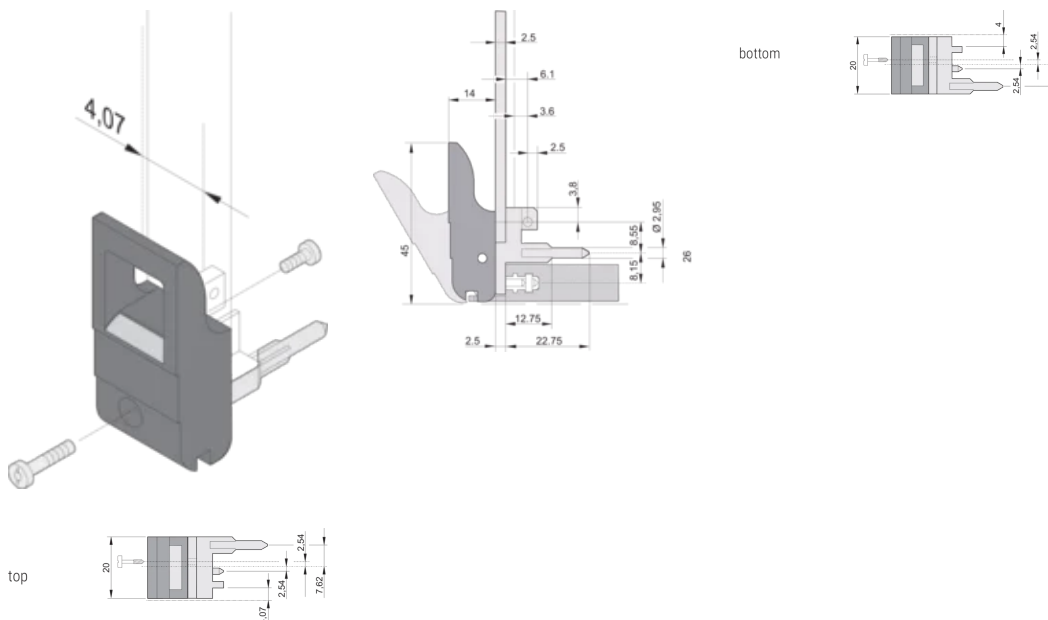

CERTIFICATIONS

FEATURES

Suitable for insertion and extraction forces up to 700 N (per pair)

In accordance with IEEE 1101.10 and IEC 60297-3-102

A microswitch can be mounted

PRODUCT ATTRIBUTES

Package Quantity: 10

Handle Type: IET; Top Front; Bottom Rear I/O

Flammability Rating: UL® 94V-0

Color: Jet Black

Color Code: RAL 9005

Complies With: EN 45545-2

Depth (D): 39.15mm

Height (H): 44.65mm

Material: Polycarbonate; Zinc Alloy

Product Type: Handle

Type: Inserter/Extractor, Standard

Width (W): 19.8mm

Works With: Front Panels

Gross Weight: 0.231kg

ADDITIONAL PRODUCT DETAILS

Please order Coding pegs and Microswitch separately.

DIAGRAMS