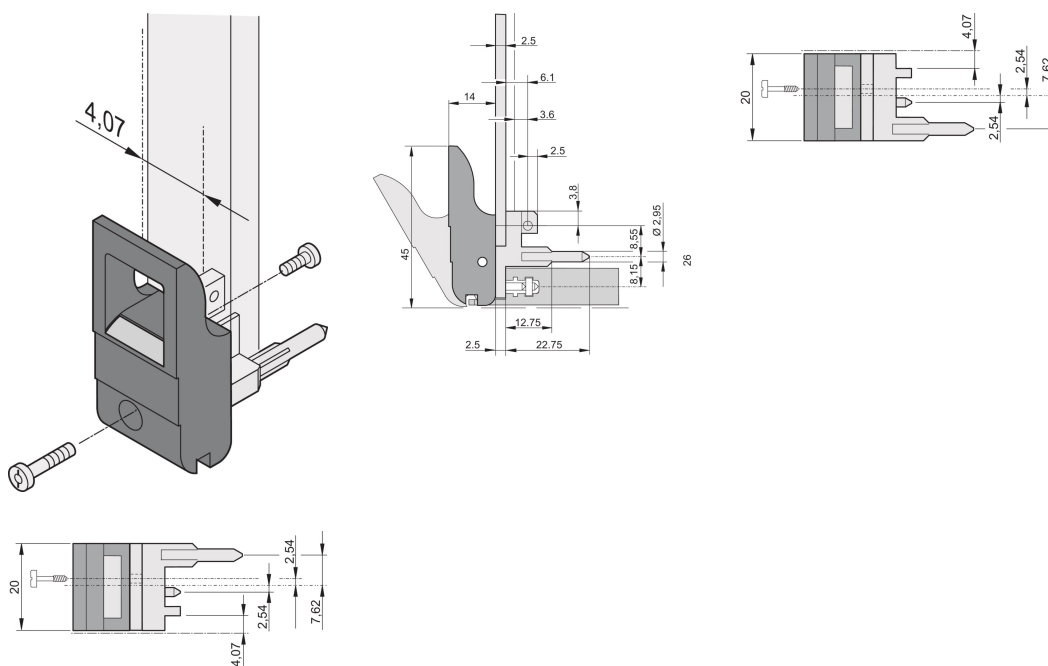

Insertor/Extractor Handle Type IET, Black Lever, Grey Button, Top; 10 pieces

CATALOG NUMBER

20817-654

The inserter/extractor handle, type IET in accordance with IEEE 1101.10. Two of these handles can overcome a single lever force of 700 N (per pair).

CERTIFICATIONS

FEATURES

Suitable for insertion and extraction forces up to 700 N (per pair)

In accordance with IEEE 1101.10 and IEC 60297-3-102

A microswitch can be mounted

PRODUCT ATTRIBUTES

Package Quantity: 10

Handle Type: IET; Top Front; Bottom Rear I/O

Flammability Rating: UL® 94V-0

Color: Jet Black

Color Code: RAL 9005

Complies With: EN 45545-2

Depth (D): 39.15mm

Height (H): 44.65mm

Material: Polycarbonate; Zinc Alloy

Product Type: Handle

Type: Inserter/Extractor, Standard

Width (W): 19.8mm

Works With: Front Panels

Gross Weight: 0.231kg

ADDITIONAL PRODUCT DETAILS

Please order Coding pegs and Microswitch separately.

DIAGRAMS