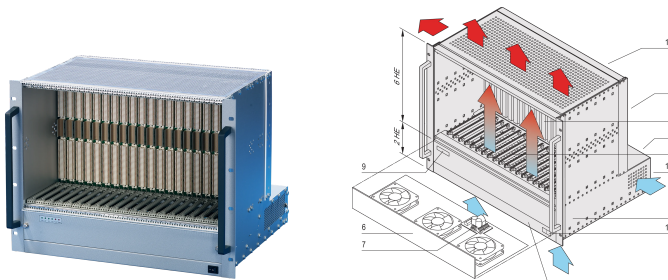

VME64x System, 8 U, 21 Slot, Open Frame PSU

CATALOG NUMBER

20836-820

VME64 system for 21 VME64x boards 6 U, 160 mm. Rear I/O option The power for the system is supplied by a open frame power supply. A fan control module monitors the fans, the temperature and voltage.

CERTIFICATIONS

FEATURES

System in accordance with IEC 60297-3-101, 102, 103; IEEE 1101.1, 1101.10/11; backplane conforms to VITA 1.1-1997

PSU, open frame, 642 W (600 W at < 180 VAC)

Backplane VME64x 21 slot, 6 U, J1/J2 monolithic with P0 connector, in accordance with VITA 1-1994 and 1.1-1997

Heat dissipation by 3 fans, cooling from bottom to top; temperature-controlled by fan control module (FCM)

System for standard board mounting with board format, 6 U, 160 mm deep, Rear I / O option

Display module for DC operating voltages, fan and temperature alarm

PRODUCT ATTRIBUTES

Product Type: System

Number of Slots: 21

Type: 19" Rack Mount

Backplane Type: 6 U VME64 Extension

Data Transfer: VME64; VME2eSST

Power per Slot: 30W

Input Voltage AC: 100 – 240V