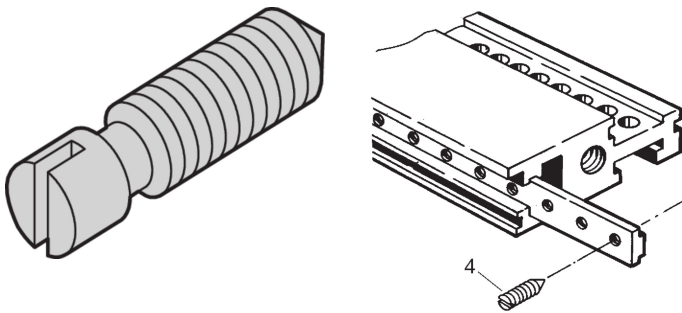

Grub Screw, Steel Nickel Plated, M3.0 x 8

CATALOG NUMBER

21100-646

For fixing the threaded insert in the horizontal rail.

CERTIFICATIONS

FEATURES

Grub screw

PRODUCT ATTRIBUTES

Length: 8mm

Package Quantity: 100

Thread Size: M3

Finish: Nickel Plated

Material: Steel

Product Family: EuropacPRO; RatiopacPRO; RatiopacPRO AIR; CompacPRO; PropacPRO; MultipacPRO

Product Type: Screw

Type: Grub Screw