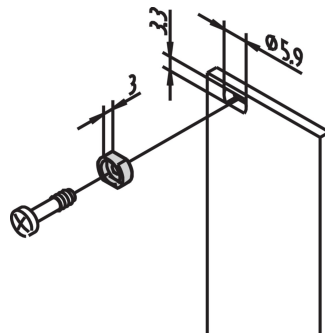

# Sleeves for M2.5, Brass Nickel Plated; 100 pieces

CATALOG NUMBER

21100-660

Sleeve guides the collar screw when fastening the front panel.

CERTIFICATIONS

FEATURES

Sleeve guides the collar screw when fastening the front panel

Sleeve is inserted into the elongated hole of the front panel

## PRODUCT ATTRIBUTES

---

Material: Brass

Finish: Nickel Plated

Package Quantity: 100

Depth (D): 4.4mm

Height (H): 6mm

Product Type: Sleeve

Width (W): 8mm

Works With: Front Panels

Net Weight: 0.078kg