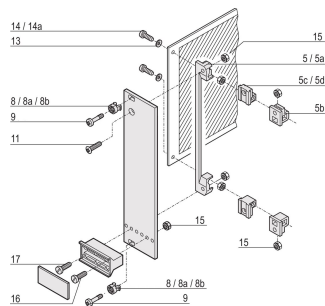

# Sleeves for M2.5, Brass Nickel Plated; 100 pieces

CATALOG NUMBER

21100-660

Sleeve guides the collar screw when fastening the front panel.

CERTIFICATIONS

FEATURES

Sleeve guides the collar screw when fastening the front panel

Sleeve is inserted into the elongated hole of the front panel

## PRODUCT ATTRIBUTES

---

Material: Brass

Finish: Nickel Plated

Package Quantity: 100

Depth (D): 4.4mm

Height (H): 6mm

Product Type: Sleeve