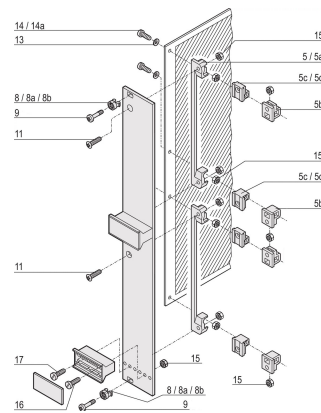

# Sleeves for M2.5, Brass Nickel Plated; 100 pieces

CATALOG NUMBER

21100-660

Sleeve guides the collar screw when fastening the front panel.

CERTIFICATIONS

FEATURES

Sleeve guides the collar screw when fastening the front panel

Sleeve is inserted into the elongated hole of the front panel

## PRODUCT ATTRIBUTES

---

Material: Brass

Finish: Nickel Plated

Package Quantity: 100

Depth (D): 4.4mm

Height (H): 6mm

Product Type: Sleeve

Width (W): 8mm

Works With: Front Panels

Net Weight: 0.078kg