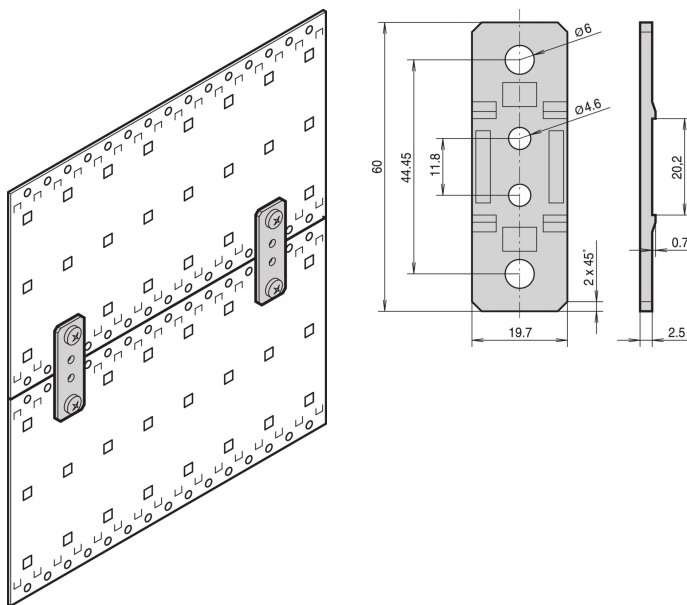

## CATALOG NUMBER

**21101-954**

The brackets are used to connect the fan units to the side panels of a subrack.

## PRODUCT ATTRIBUTES

Product Type: Bracket

Product Family: EuropacPRO

Type: Connecting Bracket

Works With: Subracks

Material: Zinc Alloy

Rack Height: 1U

Package Quantity: 4