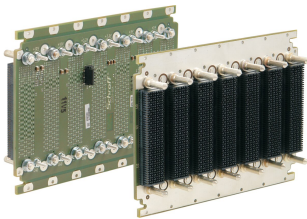

# VPX Backplane, 3 U, 7 Slots, BKP3-CEN07-15.2.3-4

## CATALOG NUMBER

**23001-814**

The nVent SCHROFF VPX Backplane have excellent Signal Integrity for highest data transfer rates.

## PRODUCT ATTRIBUTES

Product Type: Backplane

Number of Slots: 7

Rack Height: 3U

Backplane Type: VPX, VITA 65

Slot Width: 5HP

Connector Type: MultiGig

Power Connector Type: Powerstuds M4

Utility Connector Type: Microfit, 8-pin

Width: 186.46mm

Net Weight: 0.675kg

Package Quantity: 1