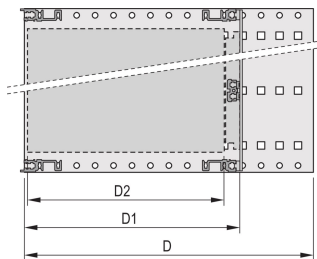

EuropacPRO 19" Subrack Kit for Backplane, Heavy, Retrofit Shielding, 3 U, 295 mm

CATALOG NUMBER

24563-163

Rear horizontal rail for backplane mounting with insulation strip

CERTIFICATIONS

FEATURES

Horizontal rail type "Heavy"

Shock and Vibration resistance up to 5 g

IP 20, in accordance with IEC 60529

Shock and vibration tested to the German "Bahn" standards BN 411002, BN 411003

Internal and external dimensions in accordance with: IEC 60297-3-100, -101, IEEE 1101.1