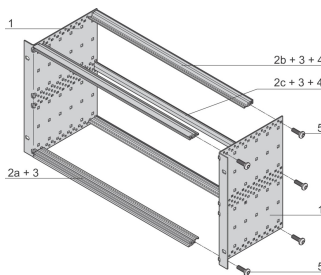

EuropacPRO 19" Subrack Kit for Backplane, Light, Unshielded, 3 U, 175 mm

CATALOG NUMBER

24564-131

Non-EMC shielded subrack for backplane mounting, light version.

CERTIFICATIONS

FEATURES

Subrack with side panel type L ("light") with integrated 19" support brackets

Horizontal rail type "light"

Aluminum construction

Rear horizontal rails for backplane mounting with insulation strip

Installed load up to 7.5 kg