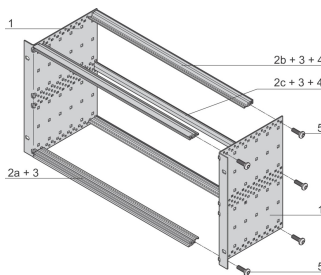

EuropacPRO 19" Subrack Kit for Backplane, Light, Unshielded, 3 U, 235 mm

CATALOG NUMBER

24564-132

Non-EMC shielded subrack for backplane mounting, light version.

CERTIFICATIONS

FEATURES

Subrack with side panel type L ("light") with integrated 19" support brackets

Horizontal rail type "light"

Aluminum construction

Rear horizontal rails for backplane mounting with insulation strip

Installed load up to 7.5 kg

Supplied as space-saving flat-pack

Internal and external dimensions in accordance with: IEC 60297-3-100, -101, IEEE 1101.1

Modifications such as cutouts, different finishes or dimensions available

PRODUCT ATTRIBUTES

Rack Height: 3U

Depth: 235mm

Package Quantity: 1

For Mounting: Backplane

Board Depth: 160mm; 220mm

Handle Included: No