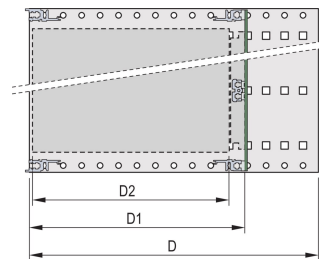

EuropacPRO 19" Subrack Kit for Backplane, Light, Unshielded, 3 U, 235 mm

CATALOG NUMBER

24564-132

Non-EMC shielded subrack for backplane mounting, light version.

CERTIFICATIONS

FEATURES

Subrack with side panel type L ("light") with integrated 19" support brackets

Horizontal rail type "light"

Aluminum construction

Rear horizontal rails for backplane mounting with insulation strip

Installed load up to 7.5 kg