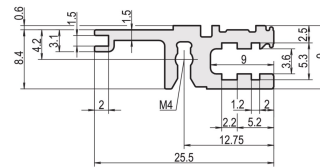

Horizontal Rail, Rear, Type L-VT, Light, 63 HP

CATALOG NUMBER

34560-663

Combinations of horizontal rails and side panels

		+ = can be combined, - = combination not recommended			
Horizontal rail		-	+	+	+
Horizontal rail		+	+	+	+
Horizontal rail		+	+	-	-
Horizontal rail					
Side panel					

Light 1-L, Flashed 1-F, Heavy 1-H, Rugged 1-R

The horizontal rail, type VT enables the direct assembly of a backplane.

CERTIFICATIONS

FEATURES

For direct backplane mounting

Recessed installation for low mechanical demands (L-VT)

Mounting top and bottom

Aluminum extrusion, anodized finish, conductive contact surface

PRODUCT ATTRIBUTES

Rack Width: 63HP

Package Quantity: 1

Finish: Anodized

Length: 325.12mm

Material: Aluminum