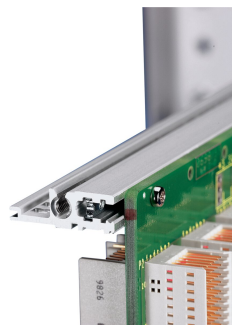

Horizontal Rail, Rear, Type H-VT, Heavy, 28 HP

CATALOG NUMBER

34560-728

Combinations of horizontal rails and side panels

		+ = can be combined, - = combination not recommended			
Horizontal rail		-	+	+	subcase to request
Horizontal rail		+	subcase to request (for connection)	subcase to request with subcase for external connection	+
Horizontal rail		+	subcase to request	subcase to request	-
Horizontal rail					
Side panel		Light 1-F	Fluorescent 1-F	Heavy 2-F	Rugged 1-F

The horizontal rail, type VT enables the direct assembly of a backplane.

CERTIFICATIONS

FEATURES

For direct backplane mounting

Mounting top and bottom

Recessed installation for high mechanical demands (H-VT)

Aluminum extrusion, anodized finish, conductive contact surface

PRODUCT ATTRIBUTES

Rack Width: 28HP

Package Quantity: 1

Finish: Anodized

Length: 147.32mm

Material: Aluminum

Product Family: EuropacPRO; RatiopacPRO; RatiopacPRO AIR; CompacPRO; PropacPRO