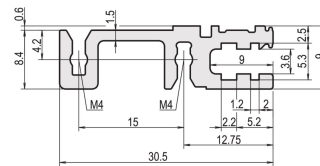

Horizontal Rail, Rear, Type H-VT, Heavy, 28 HP

CATALOG NUMBER

34560-728

Combinations of horizontal rails and side panels

		+ = can be combined, - = combination not recommended			
Horizontal rail		-	+	+	subcase to request
Horizontal rail		+	subcase to request (for connection)	subcase to request with subcase for external connection	+
Horizontal rail		+	subcase to request	subcase to request	-
Horizontal rail					
Side panel		Light 1-F	Fluorescent 1-F	Heavy 2-F	Rugged 1-F

The horizontal rail, type VT enables the direct assembly of a backplane.

CERTIFICATIONS

FEATURES

For direct backplane mounting

Mounting top and bottom

Recessed installation for high mechanical demands (H-VT)

Aluminum extrusion, anodized finish, conductive contact surface

PRODUCT ATTRIBUTES

Rack Width: 28HP

Package Quantity: 1

Finish: Anodized

Length: 147.32mm

Material: Aluminum

Product Family: EuropacPRO; RatiopacPRO; RatiopacPRO AIR; CompacPRO; PropacPRO

Product Type: Horizontal Rail

Type: Heavy, VT

Works With: Subracks; Cases

Gross Weight: 0.054kg

ADDITIONAL PRODUCT DETAILS

Delivery is in standard pack multiples. Pricing is per individual item.

Please take into consideration that deliveries may be carried out in the stated SPQs (SPQ, e.g. 5 pieces, 10 pieces, 50 pieces, etc.). Differing order quantities (e.g. 2 pieces) may be changed to the next possible delivery quantity = Standard Pack Quantity.