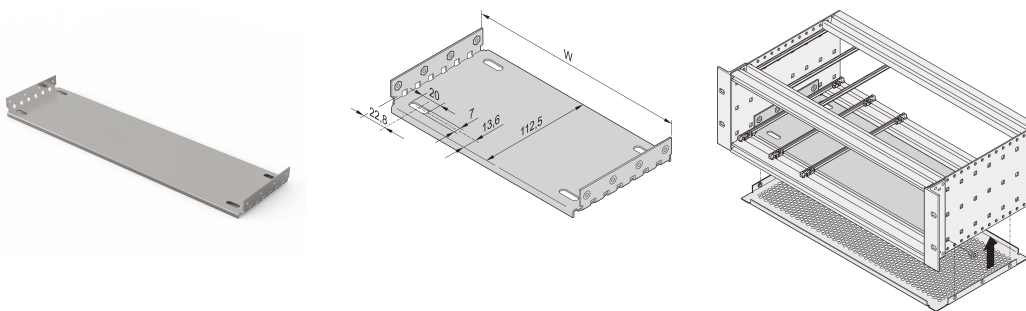

# EuropacPRO Mounting Plate for Use With Cover Plate, 63 HP, 220 mm Board Length

CATALOG NUMBER

**34563-019**

| Material | HP | W      | D      |
|----------|----|--------|--------|
| 34563001 | 28 | 146,87 | 112,50 |
| 34563009 | 28 | 146,87 | 172,50 |
| 34563002 | 42 | 217,99 | 112,50 |
| 34563014 | 42 | 217,99 | 172,50 |
| 34563003 | 63 | 324,67 | 112,50 |
| 34563019 | 63 | 324,67 | 172,50 |
| 34563004 | 84 | 431,35 | 112,50 |
| 34563024 | 84 | 431,35 | 172,50 |
| 34563026 | 84 | 431,35 | 232,50 |
| 34563028 | 84 | 431,35 | 292,50 |
| 34563042 | 84 | 431,35 | 352,50 |
| 34563044 | 84 | 431,35 | 412,50 |

Mounting plate for use with cover plates for installation and fixing of heavy components. Full width mounting plates (as wide as the subrack or the system case) are fixed to the side panels. The partial width mounting plates are fixed to the side panel and horizontal rail by means of an assembly strip.

Guide rails Type 4,4" and type strengthened cannot be used in combination with a mounting plate. Top / bottom cover which will be inserted into the groove of the light (type L) horizontal rails cannot be used in combination with a mounting plate.

## FEATURES

For installation and fixing of heavy components

Mounting plate, full width: The mounting plate is as wide as the subrack/system case and is fixed to the side panels

A guide rail can be fitted in first and last slot position