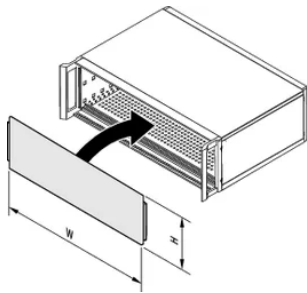

Depth (D): 2.5mm

Finish: Anodized; Passivated

Height (H): 172.9mm

Material: Aluminum

Product Type: Front Panel

Width (W): 426.4mm

Net Weight: 0.5kg

## DIAGRAMS