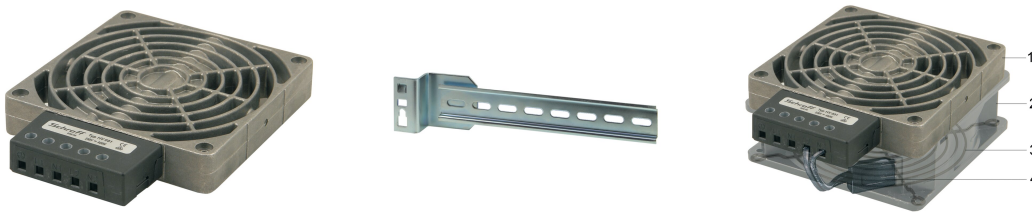

# Heater 400 W, Modular, 230 VAC

## CATALOG NUMBER

60715-029

Heater fan 400 W, modular.

## FEATURES

Assembly with clip-on attachment

Fan not included; please order fan with desired air capacity separately

Modular system consisting of: heater element, fan, protective grille and connecting cable

## PRODUCT ATTRIBUTES

---

Product Type: Heater

Power: 400W

Material: Polycarbonate

Net Weight: 0.56kg

Package Quantity: 1