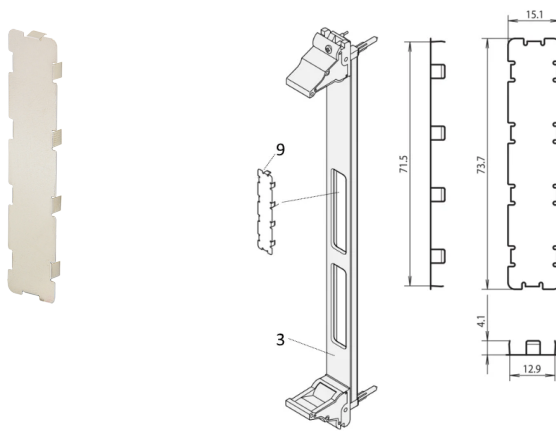

# PMC Mezzanine Front Panel Cutout Cover for EMC Protection, Bright

## CATALOG NUMBER

**60835-022**

The stainless steel EMC cover enable to close unused cut-outs in the PMC mezzanine front panels.

## FEATURES

Material stainless steel, 0.2 mm

EMC cover to close unused cut-outs in the PMC mezzanine front panels

## PRODUCT ATTRIBUTES

Package Quantity: 1

Material: Stainless Steel

Product Type: Cover

Works With: Front Panels

Gross Weight: 0.002kg