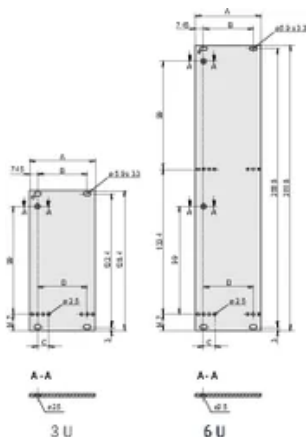

Catalog Number	Rear Finish	Treated Edges	Complies With	EMC Shielding	Height (H)	Width (W)
30847-631	Conductive	No	IEC 60297-3-101	No	261.8mm	50.5mm
30847-632	Conductive	No	IEC 60297-3-101	No	261.8mm	60.6mm
30847-606	Conductive	No	IEC 60297-3-101	No	128.4mm	35.2mm

DIAGRAMS

WARNING

nVent products shall be installed and used only as indicated in nVent's product instruction sheets and training materials. Instruction sheets are available at www.nvent.com and from your nVent customer service representative. Improper installation, misuse, misapplication or other failure to completely follow nVent's instructions and warnings may cause product malfunction, property damage, serious bodily injury and death and/or void your warranty.

North America

All locations
+1.763.422.2661
Chat with us:
nvent.com/schroff

Europe

Straubenhardt, Germany
+49.7082.794.0
Betschdorf, France
+33.3.88.90.64.90
Warsaw, Poland
+48.22.209.98.35
Assago, Italy
+39.02.932.7141
Chat with us:
nvent.com/schroff

Asia

Shanghai, China
+86.21.2412.6943
Qingdao, China
+86.532.8771.6101
Singapore
+65.6768.5800
Shin-Yokohama, Japan
+81.45.476.0271
Chat with us:
nvent.com/schroff

Middle East & India

Dubai, United Arab Emirates
+971.4.378.1700
Bangalore, India
+91.80.6715.2001
Istanbul, Turkey
+90.216.250.7374
Chat with us:
nvent.com/schroff

Our powerful portfolio of brands:

CADDY ERICO HOFFMAN ILSCO SCHROFF TRACHTE