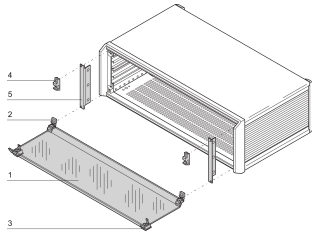

PropacPRO Front Hood

The front hood bottom hinged can be assembled on to a PropacPRO case. It protects the PCB from accidental operations. A retrofittable lock can be installed.

CERTIFICATIONS

FEATURES

Mounting of hinges at top or bottom

Lock (max. 2) retrofittable

From acrylic glass, hinged, removable

Lateral cover (item 5) also serves as vertical EMC shielding of side panels

SPECIFICATIONS

| | |
|------------------------|---------------|
| Rack Height: | 3U |
| Works With: | Cases |
| Product Type: | Cover Plate |
| Type: | Front Hood |
| Product Family: | PropacPRO |
| Material: | Thermoplastic |

Table 1/1

| Catalog Number | Rack Width | Package Quantity | Depth |
|----------------|------------|------------------|-------|
| 24576-080 | 28HP | 1 | |
| 24576-083 | 84HP | 1 | 175mm |
| 24576-082 | 63HP | 1 | |