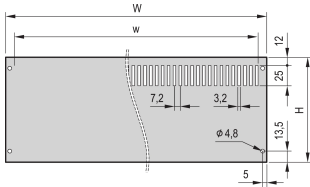

PropacPRO Rear Panel, Full Width, Unshielded

The rear panel, full width for PropacPRO Case mounts to the frame of the case. With or without vented slots.

CERTIFICATIONS

FEATURES

Alu panel, 2.0 mm (84 HP 2.5 mm)

Mounting with support bracket on case (right and left)

SPECIFICATIONS

- Material:** Aluminum
- Finish:** Anodized
- Works With:** Cases
- Product Family:** PropacPRO
- Type:** Rear Panel
- Product Type:** Side Panel

Table 1/2

Catalog Number	Rack Height	Rack Width	Design Feature	Package Quantity
24576-153	4U	63HP	Perforated	1
24576-145	2U	63HP	Perforated	1
24576-050	3U	84HP	Non-Perforated	1
24576-149	3U	63HP	Perforated	1
24576-150	3U	84HP	Perforated	1

Catalog Number	Rack Height	Rack Width	Design Feature	Package Quantity
24576-049	3U	63HP	Non-Perforated	1
24576-052	4U	42HP	Non-Perforated	1
24576-148	3U	42HP	Perforated	1
24576-045	2U	63HP	Non-Perforated	1
24576-152	4U	42HP	Perforated	1
24576-053	4U	63HP	Non-Perforated	1
24576-047	3U	28HP	Non-Perforated	1
24576-054	4U	84HP	Non-Perforated	1
24576-048	3U	42HP	Non-Perforated	1
24576-154	4U	84HP	Perforated	1
24576-146	2U	84HP	Perforated	1
24576-044	2U	42HP	Non-Perforated	1
24576-046	2U	84HP	Non-Perforated	1
24576-158	6U	84HP	Perforated	1
24576-147	3U	28HP	Perforated	1