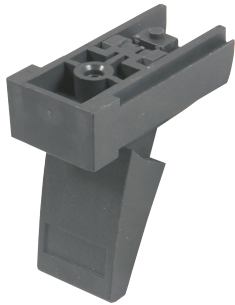

Tip-up Foot for Chassis, Plastic

Flexible and robust Tip-up foot for chassis, with carrying capacity of 25 kg per foot. Suitable for RatiopacPRO/-AIR, PropacPRO, CompacPRO, Comptec and Interscale.

CERTIFICATIONS

FEATURES

Mounting holes are provided in bottom of case

Load-carrying capacity 25 kg per foot, max case weight: 50 kg

SPECIFICATIONS

- Product Family:** RatiopacPRO; RatiopacPRO AIR; CompacPRO; PropacPRO; Inpac
- Product Type:** Foot
- Type:** Foot
- Material:** Polyamide