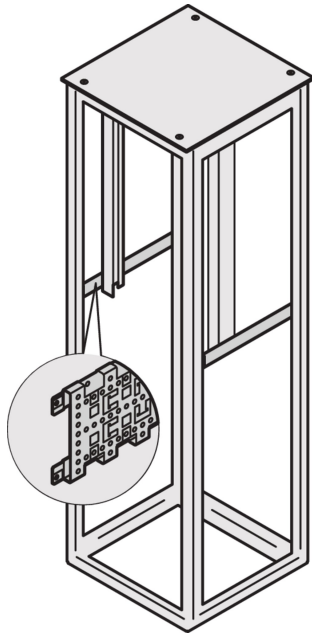

Varistar CP Depth Member

Horizontal depth member in the cabinet depth. Mounted directly at the Varistar CP frame for cable management, increased frame stiffness and additional fixing points.

CERTIFICATIONS

FEATURES

Cable routing facilitated using cable ties and cable eyes, required for recessed shelf

St, 1.5 mm, finish AlZn

SPECIFICATIONS

Height:	135mm
Product Type:	Bracket
Material:	Steel
Works With:	Varistar CP

Table 1/1

Catalog Number	Depth	Package Quantity	Finish	Rack Height	Package Unit
23130-081	600mm	2	Aluminum-Zinc Plated	3U	Pair
23130-083	900mm	2	Aluminum-Zinc Plated	3U	Pair
23130-084	1000mm	2	Aluminum-Zinc Plated	3U	Pair
23130-364	1100mm	2	Aluminum-Zinc Plated	3U	Pair
23130-082	800mm	2	Aluminum-Zinc Plated	3U	Pair
23130-365	1200mm	2	Aluminum-Zinc Plated	3U	Pair