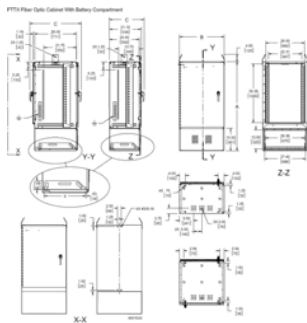

Base of cabinet has a 5.00-inch (127-mm) high aluminum mounting plinth to allow for cable alignment

Three pyramidal boots provided at base of cabinet for sealing various sizes of cables

All fasteners are stainless steel to maintain professional appearance in severe outdoor climate conditions

PRODUCT ATTRIBUTES

Article Number: 29194

Height (H): 2375mm

Width (W): 762mm

Depth (D): 1283mm

Material: Aluminum

Finish: Powder Coated

Color: Light Gray

Color Code: RAL 7035

Thickness (T): 3mm

Rack Units: 43U

DIAGRAMS

WARNING

nVent products shall be installed and used only as indicated in nVent's product instruction sheets and training materials. Instruction sheets are available at www.nvent.com and from your nVent customer service representative. Improper installation, misuse, misapplication or other failure to completely follow nVent's instructions and warnings may cause product malfunction, property damage, serious bodily injury and death and/or void your warranty.