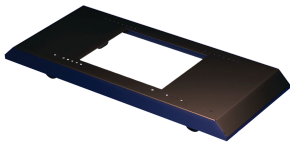

## Data Solutions

The Mobile Base for Open-Frame Racks provide stability and mobility to open-frame racks. It has models for both 19-in. 2- and 4-Post Open Frame Racks. This product mounts to the bottom of the racks previously mentioned. It includes four non-locking casters but will also accept standard levelers. Please note, catalog number PMBLM12 must be ordered separately, however the mounting hardware is included.

### FEATURES

The Mobile Base for Open-Frame Racks provide stability and mobility to open-frame racks

It has models for both 19-in. 2- and 4-Post Open Frame Racks

This product mounts to the bottom of the racks previously mentioned. It includes four non-locking casters but will also accept standard levelers