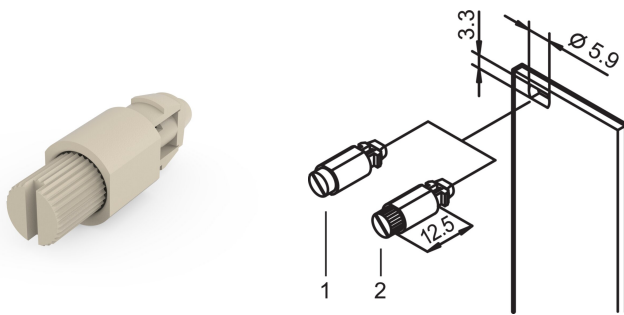

# Quarter-Turn Fastener With Knurled and Slotted Head, Grey; 100 pieces

## CATALOG NUMBER

**21101-849**

1/4 rotary lock with defined stop.

## FEATURES

1/4 rotary lock with defined stop

Identification of locking position due to slot position

Vibration and shake proof

Qty 100 pieces

Product Type: Hardware Kit

Width: 7mm

Works With: Front Panels

Fastener Type: Knurled; Slotted Head

Net Weight: 0.15kg