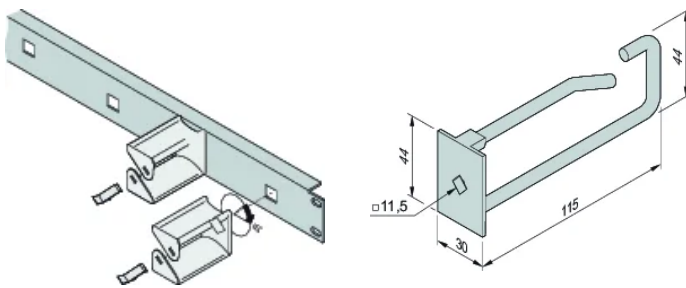

Catalog Number	Material	Depth (D)	Package Quantity	Color	Finish	Height (H)
60118-474	Steel, Polyamide	120.3mm	5		Zinc Plated	44mm

Table 2/2

Catalog Number	Length (L)	Cable Type
60118-473	80mm	Double
60118-457	115mm	Single
60118-459	100mm	Single
60118-458	55mm	Single
60118-474	115mm	Double

DIAGRAMS

WARNING

nVent products shall be installed and used only as indicated in nVent's product instruction sheets and training materials. Instruction sheets are available at www.nvent.com and from your nVent customer service representative. Improper installation, misuse, misapplication or other failure to completely follow nVent's instructions and warnings may cause product malfunction, property damage, serious bodily injury and death and/or void your warranty.

North America

All locations
+1.763.422.2661
Chat with us:
nvent.com/schroff

Europe

Straubenhardt, Germany
+49.7082.794.0
Betschdorf, France
+33.3.88.90.64.90
Warsaw, Poland
+48.22.209.98.35
Assago, Italy
+39.02.932.7141
Chat with us:
nvent.com/schroff

Asia

Shanghai, China
+86.21.2412.6943
Qingdao, China
+86.532.8771.6101
Singapore
+65.6768.5800
Shin-Yokohama, Japan
+81.45.476.0271
Chat with us:
nvent.com/schroff

Middle East & India

Dubai, United Arab
Emirates
+971.4.378.1700
Bangalore, India
+91.80.6715.2001
Istanbul, Turkey
+90.216.250.7374
Chat with us:
nvent.com/schroff

Our powerful portfolio of brands:

CADDY ERICO HOFFMAN ILSCO SCHROFF TRACHTE