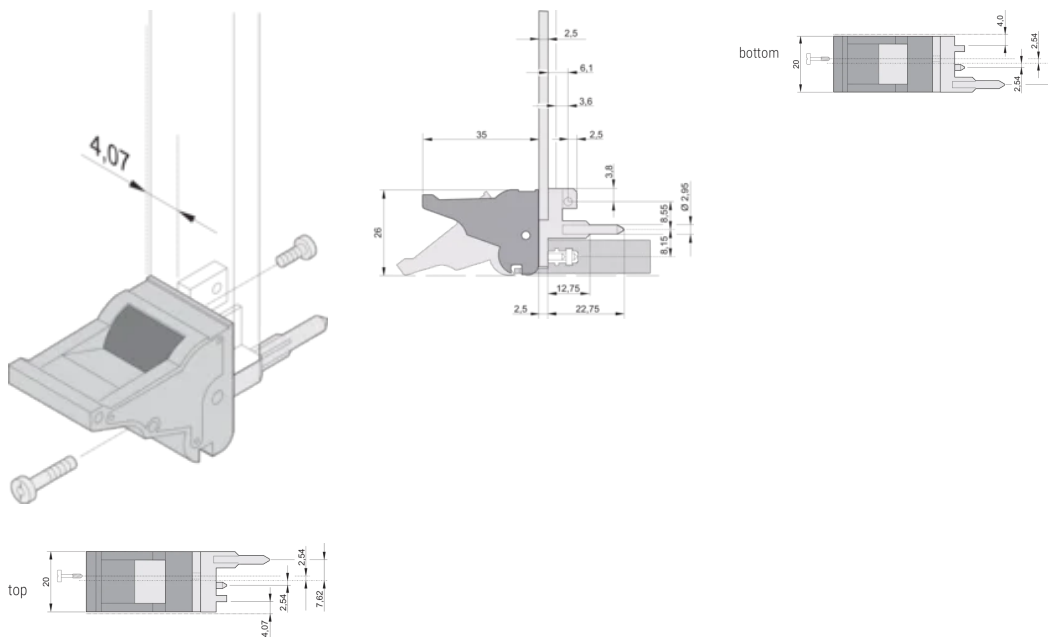

Handle Type: IEL; Bottom Front; Top Rear I/O

Flammability Rating: UL@ 94V-0

Color: Grey

Complies With: EN 45545-2

Material: Polycarbonate

Product Type: Handle

Type: Inserter/Extractor, Standard

Works With: Front Panels

Gross Weight: 0.247kg

ADDITIONAL PRODUCT DETAILS

Please order Coding pegs and Microswitch separately.

DIAGRAMS

WARNING

nVent products shall be installed and used only as indicated in nVent's product instruction sheets and training materials. Instruction sheets are available at www.nvent.com and from your nVent customer service representative. Improper installation, misuse, misapplication or other failure to completely follow nVent's instructions and warnings may cause product malfunction, property damage, serious bodily injury and death and/or void your warranty.