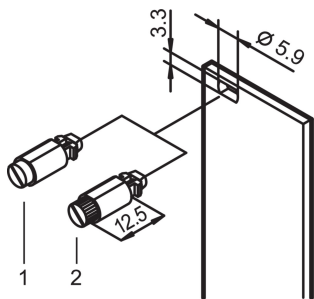

Quarter-Turn Fastener With Slotted Head, Black; 100 pieces

CATALOG NUMBER

21101-848

1/4 rotary lock with defined stop.

CERTIFICATIONS

FEATURES

1/4 rotary lock with defined stop

Identification of locking position due to slot position

Height: 6mm

Material: Steel; Zinc Alloy; Thermoplastic

Product Type: Hardware Kit

Width: 7mm

Works With: Front Panels

Fastener Type: Slotted Head

Net Weight: 0.1kg

ADDITIONAL PRODUCT DETAILS