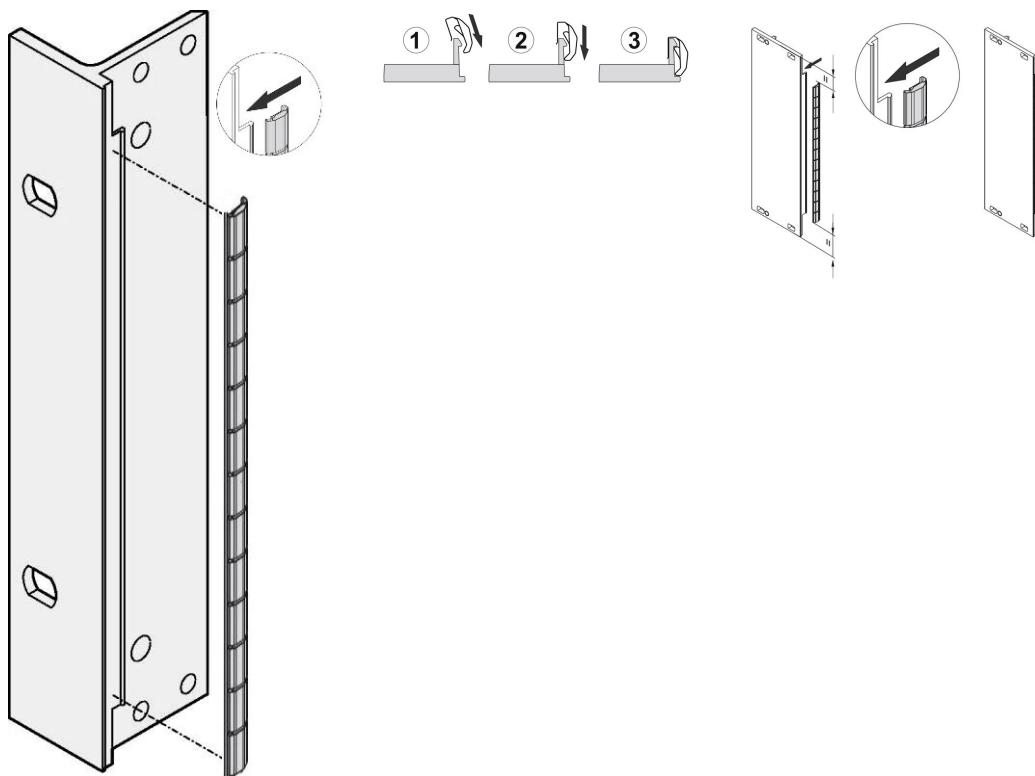

Front Panel EMC Stainless Steel Shielding Kit, for U-Shaped front panels, 4 U, 10 Pieces

CATALOG NUMBER

21102-113

The stainless EMC gaskets are inserted into a slot on the right hand side of the U-shaped front panels.

The gasket will be clipped onto the right front panel bracket, the 19" bracket or rear profile of the subrack

FEATURES

The stainless steel EMC-gasket for SCHROFF U-shaped front panels, offers excellent performance in shielding effectiveness and an enormous temperature range from -200 to +160°C.

Easy mounting by clipping the gasket onto the right front panel bracket, the 19" bracket or rear profile of the subrack

Temperature range from -200 to +160°C.

PRODUCT ATTRIBUTES

Rack Height: 4U

Package Quantity: 10