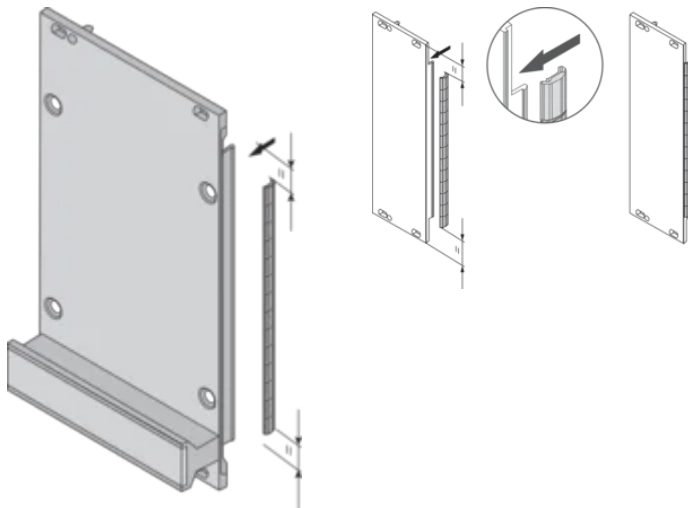

Material: Stainless Steel

Product Family: EuropacPRO; RatiopacPRO; RatiopacPRO AIR; PropacPRO; Frame Type Plug-In Unit

Product Type: Shielding Kit

Rack Width: 10HP

Works With: Subracks; Cases; Front Panels

Gross Weight: 0.018kg

ADDITIONAL PRODUCT DETAILS

EMC gaskets (stainless) are required for shielding the front panels.

DIAGRAMS

WARNING

nVent products shall be installed and used only as indicated in nVent's product instruction sheets and training materials. Instruction sheets are available at www.nvent.com and from your nVent customer service representative. Improper installation, misuse, misapplication or other failure to completely follow nVent's instructions and warnings may cause product malfunction, property damage, serious bodily injury and death and/or void your warranty.