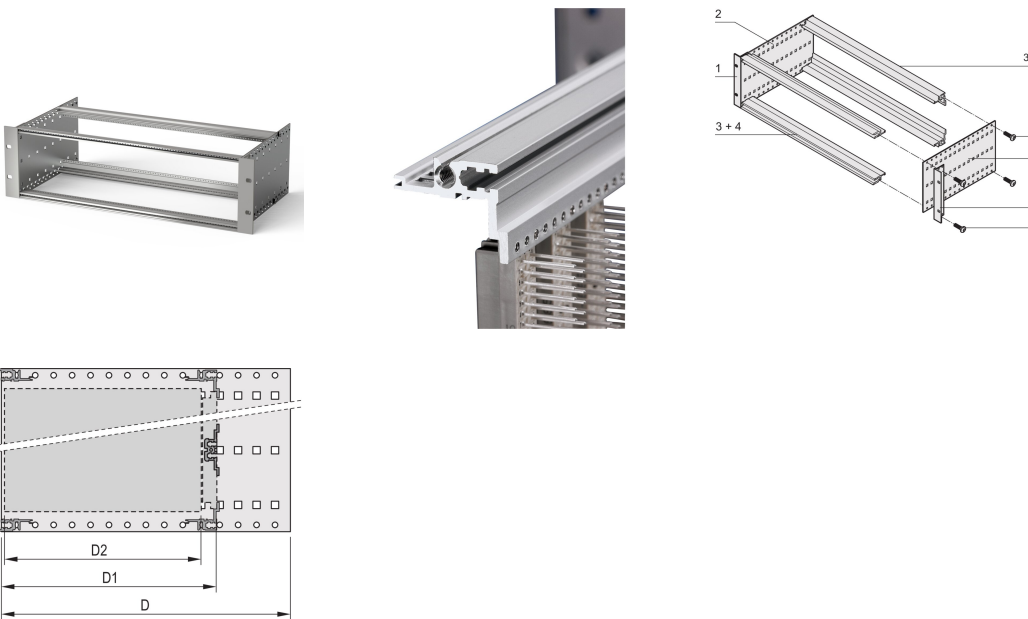

EuropacPRO 19" Subrack Kit for DIN Connector, Retrofit Shielding, 3 U, 175 mm

CATALOG NUMBER

24563-191

Non-shielded subrack for Din Connector mounting EN 60603-2 (DIN 41612).

CERTIFICATIONS

FEATURES

Subrack with side panel type F ("flexible"), front 19" bracket included, depth-adjustable 19" bracket sold separately (not included in items delivered)

Aluminum construction

IP 20, in accordance with IEC 60529

Internal and external dimensions in accordance with: IEC 60297-3-100, -101, IEEE 1101.1

Rear horizontal rails for connector mounting (IEC 60603-2 / DIN 41612)

Modifications such as cutouts, different finishes or dimensions available

Supplied as space-saving flat-pack

Horizontal rail type "light"

PRODUCT ATTRIBUTES

Rack Height: 3U

Depth: 175mm

Package Quantity: 1

For Mounting: DIN Connector

Board Depth: 160mm

Gasket Type: Stainless Steel EMC (retrofitable)

Handle Included: No

Mounting: Rack

Complies With: IEC 60297-3-103

EMC Shielding: No

Finish: Anodized; Passivated

Material: Aluminum