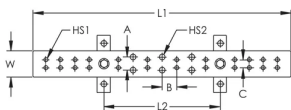

TGBA20L12PT	Yes	508mm	229mm	8mm	12	11mm
TGBA18L10P	No	451mm	229mm	8mm	10	11mm
TGBA29L18PT	Yes	737mm	457mm	8mm	18	11mm
TGBA24L14PT	Yes	610mm	457mm	8mm	14	11mm
TGBA18L10PT	Yes	451mm	229mm	8mm	10	11mm
TGBA24L14P	No	610mm	457mm	8mm	14	11mm
TGBA16L08PT	Yes	394mm	229mm	8mm	8	11mm
TGBA12L06PT	Yes	305mm	229mm	8mm	6	11mm
TGBA20L12P	No	508mm	229mm	8mm	12	11mm
TGBA29L18P	No	737mm	457mm	8mm	18	11mm
TGBA12L06P	No	305mm	229mm	8mm	6	11mm
TGBA16L08P	No	394mm	229mm	8mm	8	11mm

Table 2/2

Catalog Number	Hole Size 2 Number of Pairs	A	B	C
TGBA20L12PT	3	25.4mm	28.6mm	15.9mm
TGBA18L10P	3	25.4mm	28.6mm	15.9mm
TGBA29L18PT	5	25.4mm	28.6mm	15.9mm
TGBA24L14PT	5	25.4mm	28.6mm	15.9mm
TGBA18L10PT	3	25.4mm	28.6mm	15.9mm
TGBA24L14P	5	25.4mm	28.6mm	15.9mm
TGBA16L08PT	3	25.4mm	28.6mm	15.9mm
TGBA12L06PT	3	25.4mm	28.6mm	15.9mm
TGBA20L12P	3	25.4mm	28.6mm	15.9mm
TGBA29L18P	5	25.4mm	28.6mm	15.9mm
TGBA12L06P	3	25.4mm	28.6mm	15.9mm
TGBA16L08P	3	25.4mm	28.6mm	15.9mm

DIAGRAMS