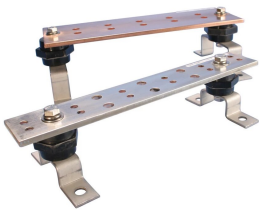

Telecom Grounding Busbar

Data Solutions

CERTIFICATIONS

FEATURES

Meets TIA-607-C and TIA-607-D conforms to BICSI® recommendations

Complies with NEMA® standards

Accepts two hole lugs with 5/16" or 7/16" bolt holes (hardware not included)

Telecom grounding busbar splice kits are available to extend the length of the busbar

SPECIFICATIONS

Thickness (T): 6.35mm

Width (W): 50.8mm

Material: Copper

Table 1/2

Catalog Number	Tin Plating	Length 1 (L1)	Length 2 (L2)	Hole Size 1 (HS1)	Hole Size 1 Number of Pairs	Hole Size 2 (HS2)

TGBA20L12PT	Yes	508mm	229mm	8mm	12	11mm
TGBA18L10P	No	451mm	229mm	8mm	10	11mm
TGBA29L18PT	Yes	737mm	457mm	8mm	18	11mm
TGBA24L14PT	Yes	610mm	457mm	8mm	14	11mm
TGBA18L10PT	Yes	451mm	229mm	8mm	10	11mm
TGBA24L14P	No	610mm	457mm	8mm	14	11mm
TGBA16L08PT	Yes	394mm	229mm	8mm	8	11mm
TGBA12L06PT	Yes	305mm	229mm	8mm	6	11mm
TGBA20L12P	No	508mm	229mm	8mm	12	11mm
TGBA29L18P	No	737mm	457mm	8mm	18	11mm
TGBA12L06P	No	305mm	229mm	8mm	6	11mm
TGBA16L08P	No	394mm	229mm	8mm	8	11mm