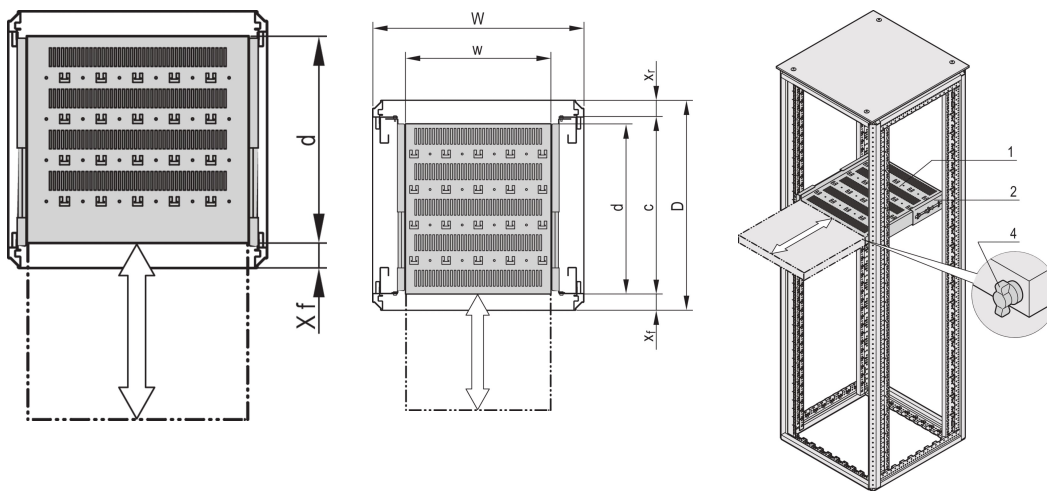

Varistar CP | 19" Telescopic Shelf 70 kg, 600W 800D, RAL 7035

CATALOG NUMBER

22130-355

Varistar, Novastar and Eurorack 19" Shelf, Stationary with 70 kg load capacity, perforated for ease of assembly.

CERTIFICATIONS

FEATURES

Perforated cut-outs for assembling cable ties

Static load-carrying capacity 70 kg

Incl. telescopic slides

Locking with T-bar lock possible

St, 1.5 mm

Hammer head perforation for assembly with cable ties

PRODUCT ATTRIBUTES

Type: Telescopic Shelf

Width: 400mm

Depth: 682mm

Package Quantity: 1

Color: Light Grey

Color Code: RAL 7035

Finish: Powder Coated

Material: Steel

Product Family: Varistar CP; Novastar

Product Type: Shelf

Gross Weight: 9.66kg

ADDITIONAL PRODUCT DETAILS

Mounting bracket for assembly of telescopic slide at frame please order separately.