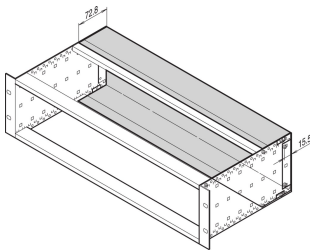

EuropacPRO Rear Hood for Stainless Steel EMC Gasket, 3 U, 84 HP

CATALOG NUMBER

34561-752

The rear hood is used as a shielded rear boundary and requires 60 mm space. Therefore if the rear hood is used, the side panel depth must be 60 mm greater than the board depth. Contact between the rear hood and the horizontal rails is established by the stainless steel contact strip for the cover plate. Thus no additional EMC sealing is necessary. Rear hood cannot be used simultaneously with rear corner profile.

CERTIFICATIONS

FEATURES

The rear hood is used as a shielded rear boundary. The rear hood requires 60 mm space. Therefore if the rear hood is used, the side panel depth must be 60 mm greater than the board depth. Example: For a board depth of 160 mm a side panel (with rear hood) of 235 mm (175 mm + 60 mm) is used

Contact between the rear hood and the horizontal rails is established by the stainless steel contact strip for the cover plate. Thus no additional EMC sealing is necessary

Rear hood cannot be used simultaneously with rear corner profile

For EMC-shielding please order EMC gasket for horizontal rail separately.

PRODUCT ATTRIBUTES

Rack Height: 3U

Rack Width: 84HP

Package Quantity: 1

Finish: Passivated

Material: Aluminum

Product Family: EuropacPRO