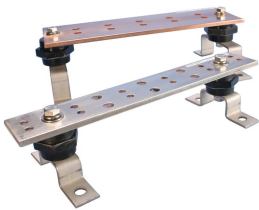

Telecom Grounding Busbar

Data Solutions