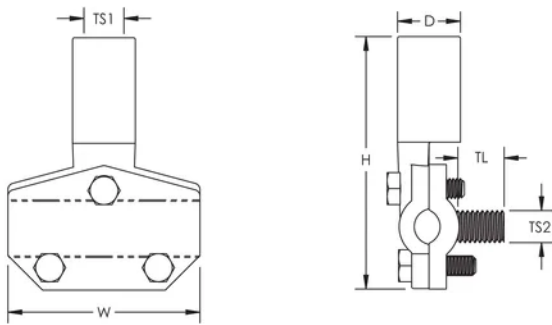

Industrial Stack Base with Stud, Horizontal Cable Run

CERTIFICATIONS

FEATURES

Cast air terminal base for use with horizontal conductor runs

Welded threaded stud for use with expansion anchors

SPECIFICATIONS

Material: Brass
Conductor Size, UL: Class 2 (4/0 Max)

Table 1/2

Catalog Number	Finish	Thread Size 1 (TS1)	Thread Size 2 (TS2)	Thread Length (TL)	Depth (D)	Height (H)
LPC435SH	Bare	5/8" UNC	1/2" UNC	22.22mm	25.4mm	100 mm
LPC435LG	Bare	5/8" UNC	1/2" UNC	38.1mm	25.4mm	100 mm
LPLC435SH	Lead Covered	5/8" UNC	1/2" UNC	22.22mm	25.4mm	100 mm
LPLC435LG	Lead Covered	5/8" UNC	1/2" UNC	38.1mm	25.4mm	100 mm

Table 2/2

Catalog Number	Width (W)	Unit Weight	Certifications
LPC435SH	76.2 mm	0.54 kg	E202878-Combined_CoC, E202878-Combined_CoC
LPC435LG	76.2 mm	0.54 kg	E202878-Combined_CoC, E202878-Combined_CoC
LPLC435SH	76.2 mm	1.21 kg	
LPLC435LG	76.2 mm	1.21 kg	

ADDITIONAL PRODUCT DETAILS

Where applicable, lead covering thickness is a minimum of 1/16" (1.59 mm) and is not included in the stated dimensions.

DIAGRAMS

WARNING

nVent products shall be installed and used only as indicated in nVent's product instruction sheets and training materials. Instruction sheets are available at www.nvent.com and from your nVent customer service representative. Improper installation, misuse, misapplication or other failure to completely follow nVent's instructions and warnings may cause product malfunction, property damage, serious bodily injury and death and/or void your warranty.