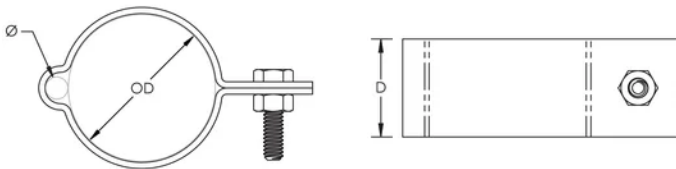

Catalog Number	Material	Finish	Diameter (Ø)	Outer Diameter (OD)	Depth (D)	Unit Weight
LPC674	Copper	Tinned	10.2 - 15.88 mm	114.3 - 127 mm	31.75mm	0.23 kg
LPA674	Aluminum		10.2 - 15.88 mm	114.3 - 127 mm	31.75mm	0.23 kg

Table 2/2

Catalog Number	Certifications
LPA672	
LPA671	
LPC671	E202878-Combined_CoC, E202878-Combined_CoC
LPC672	E202878-Combined_CoC, E202878-Combined_CoC
LPC673	E202878-Combined_CoC, E202878-Combined_CoC
LPA673	
LPC674	E202878-Combined_CoC, E202878-Combined_CoC
LPA674	

DIAGRAMS

WARNING

nVent products shall be installed and used only as indicated in nVent's product instruction sheets and training materials. Instruction sheets are available at www.nvent.com and from your nVent customer service representative. Improper installation, misuse, misapplication or other failure to completely follow nVent's instructions and warnings may cause product malfunction, property damage, serious bodily injury and death and/or void your warranty.

⚠ WARNING: This product can expose you to chemicals including lead, which is known to the State of California to cause cancer and birth defects or other reproductive harm. For more information go to www.P65Warnings.ca.gov.