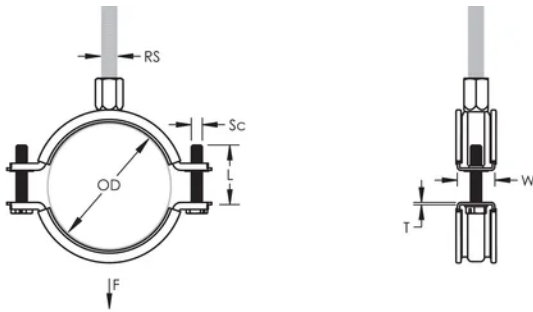

Finish: Electropolished

Color: Black

Temperature: -50 to 110 °C

Outer Diameter (OD): 108 - 118 mm

Pipe Size: 4"

NB/DN: 100

Rod Size (RS): M8;M10

Width (W): 23 mm

Thickness (T): 1.75 mm

Screw Diameter (Sc): 6

Screw Length (L): 37mm

Static Load: 1700N

ADDITIONAL PRODUCT DETAILS

Lining is EPDM rubber.

DIAGRAMS

WARNING