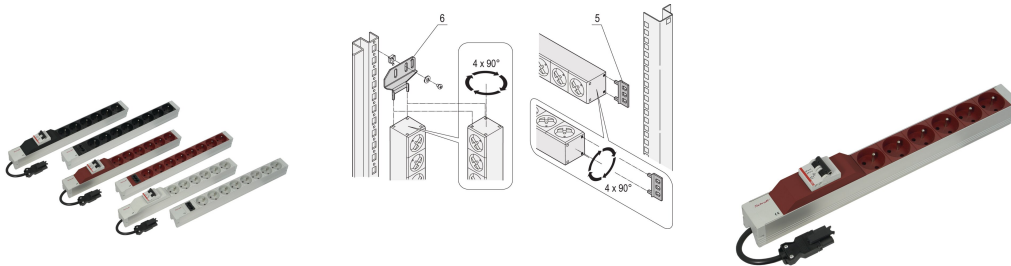

# Socket Strip, UTE, With Wieland® Input, 8 Sockets, 19", White

### CATALOG NUMBER

60110-346

Modular, compact PDU with many function elements. Using a 1 U by 1 U aluminum chassis the PDU can easily be integrated in a rack. The Wieland connector allows easy combination with different power input cords.

### FEATURES

Input via Wieland® GST 18 plug

Socket strips can be rotated through all four directions (in 90° increments) during fitting

Output via UTE sockets

Horizontal or vertical mounting

Installation height 1 U

## PRODUCT ATTRIBUTES

---

Socket Type: UTE

Socket Quantity: 8

Switched Outlets: No

Voltage AC: 230V

Package Quantity: 1

Color: White