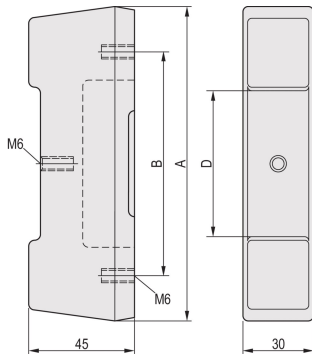

CompacPRO Rear Foot

The rear foot enables the assembly of the rear hood.

CERTIFICATIONS

FEATURES

PU foam, black

SPECIFICATIONS

- Works With:** Cases
- Product Family:** RatiopacPRO; RatiopacPRO AIR; CompacPRO; PropacPRO; Inpac
- Product Type:** Foot
- Type:** Foot
- Material:** Polyurethane

Table 1/1

Catalog Number	Rack Height	Package Quantity
20823-669	4U	1
20823-668	3U	2

WARNING

nVent products shall be installed and used only as indicated in nVent's product instruction sheets and training materials. Instruction sheets are available at www.nvent.com and from your nVent customer service representative. Improper installation, misuse, misapplication or other failure to completely follow nVent's instructions and warnings may cause product malfunction, property damage, serious bodily injury and death and/or void your warranty.