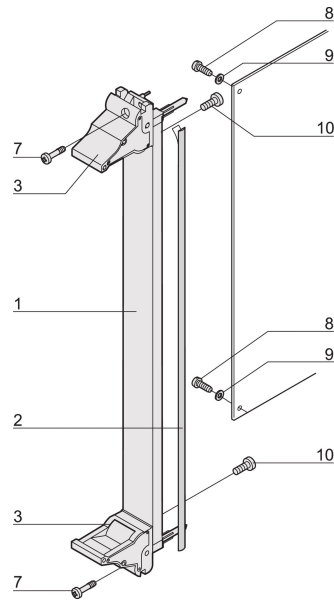

Plug-In Unit Kit With IEL Handle, Shielded, Black, 6 U, 8 HP

CATALOG NUMBER

20848-596

3 HE

6 HE

4 TE

5 TE

Plug-in unit, with IEL inserter/extractor black handle, 6 U, front assembly. The U-shaped front panel enable shielding with a textile gasket.

CERTIFICATIONS

FEATURES

U-shaped front panel for textile gasket

Suitable for insertion and extraction forces up to 700 N (per pair)

Enable the installation of a microswitch

Enable the installation of coding pegs in accordance with IEC 60297-3-103/ IEEE 1101.10

PRODUCT ATTRIBUTES

Rack Width: 8HP

Package Quantity: 1

Handle Type: IEL

Mounting: Screw-on Front; Screw-on Rear IO

Gasket Type: Textile EMC

Front Finish: Anodized

Rear Finish: Etched

Treated Edges: No

Complies With: IEC 60297-3-102; IEEE 1101.10; IEC 60297-3-103; IEEE 1101.1/11

EMC Shielding: Yes

Finish: Anodized; Passivated

Height (H): 261.8mm

Material: Aluminum

Product Type: Front Panel