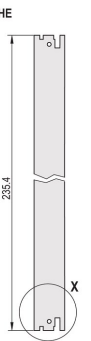

Plug-In Unit Kit With IEL Handle, Shielded, Black, 6 U, 8 HP

CATALOG NUMBER

20848-596

3 HE

6 HE

4 TE

5 TE

Plug-in unit, with IEL inserter/extractor black handle, 6 U, front assembly. The U-shaped front panel enable shielding with a textile gasket.

CERTIFICATIONS

FEATURES

U-shaped front panel for textile gasket

Suitable for insertion and extraction forces up to 700 N (per pair)

Enable the installation of a microswitch

Enable the installation of coding pegs in accordance with IEC 60297-3-103/ IEEE 1101.10

PRODUCT ATTRIBUTES

Rack Width: 8HP

Package Quantity: 1

Handle Type: IEL

Mounting: Screw-on Front; Screw-on Rear IO

Gasket Type: Textile EMC

Front Finish: Anodized

Rear Finish: Etched

Treated Edges: No

Complies With: IEC 60297-3-102; IEEE 1101.10; IEC 60297-3-103; IEEE 1101.1/11

EMC Shielding: Yes

Finish: Anodized; Passivated

Height (H): 261.8mm

Material: Aluminum

Product Type: Front Panel