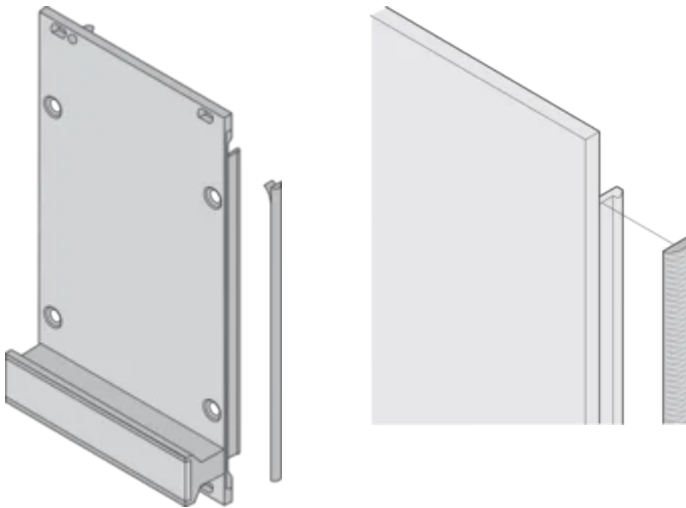

Height (H): 97mm

Material: Thermoplastic Elastomer

Product Family: EuropacPRO; RatiopacPRO; RatiopacPRO AIR; PropacPRO; Frame Type Plug-In Unit

Product Type: Shielding Kit

Width (W): 3.8mm

Works With: Subracks; Cases; Front Panels

Flammability Rating: UL® 94V-0

Net Weight: 0.048kg

ADDITIONAL PRODUCT DETAILS

EMC gaskets (textile) are required for shielding the front panels.

DIAGRAMS

WARNING

---

nVent products shall be installed and used only as indicated in nVent's product instruction sheets and training materials. Instruction sheets are available at www.nvent.com and from your nVent customer service representative. Improper installation, misuse, misapplication or other failure to completely follow nVent's instructions and warnings may cause product malfunction, property damage, serious bodily injury and death and/or void your warranty.