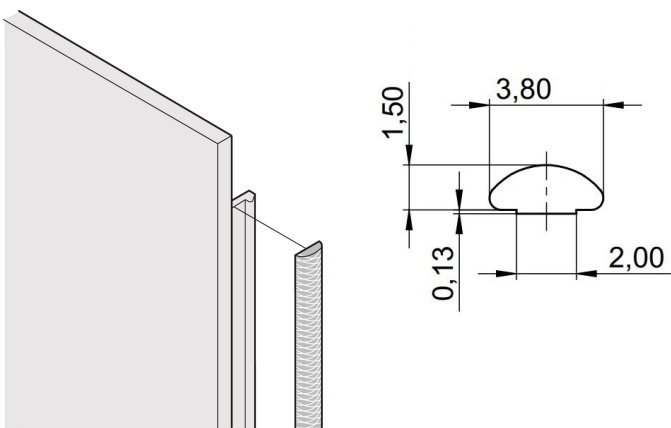

Front Panel EMC Textile Shielding Kit, -40... +70°C, 3 U; 10 pieces

CATALOG NUMBER

21101-853

The textile EMC gaskets are inserted into a slot on the right hand side of the U-shaped front panels. The gaskets are glued to the front panel.

CERTIFICATIONS

FEATURES

Textile EMC gasket is affixed laterally on the front panel or in the groove of the right-hand profile as appropriate.

Profile seal is bonded onto the contact surface of the 19" bracket or of the rear angle and sets up the conductive connection to the U-shaped front panels

Temperature range -40 °C ... +70 °C

PRODUCT ATTRIBUTES

Rack Height: 3U

Package Quantity: 10

Depth (D): 1.62mm

Height (H): 97mm

Material: Thermoplastic Elastomer

Product Family: EuropacPRO; RatiopacPRO; RatiopacPRO AIR; PropacPRO; Frame Type Plug-In Unit

Product Type: Shielding Kit

Width (W): 3.8mm

Works With: Subracks; Cases; Front Panels

Flammability Rating: UL® 94V-0

Net Weight: 0.048kg

ADDITIONAL PRODUCT DETAILS

EMC gaskets (textile) are required for shielding the front panels.