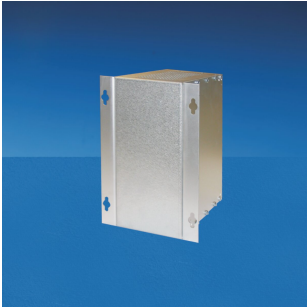

EuropacPRO Wall-Mounting Bracket

The wall mount bracket enables the fixing of a subrack to a wall of a mounting plate of a cabinet.

CERTIFICATIONS

FEATURES

Enables the subrack assembly on wall or on mounting plate

Assembled instead of 19" bracket or rear angle on the subrack

Assembly holes with key hole function

SPECIFICATIONS

- Material:** Aluminum
- Product Type:** Bracket
- Product Family:** EuropacPRO
- Finish:** Passivated
- Works With:** Subracks