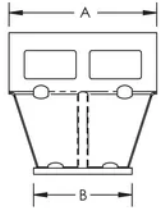

## SPECIFICATIONS

Table 1/2

Catalog Number	Article Number	Material	Finish	A	B	C
CLSWAFBGA	842050	Steel	Hot-Dip Galvanized	60 mm	40 mm	58 mm

Table 2/2

Catalog Number	Article Number	D
CLSWAFBGA	842050	2.5 mm

## DIAGRAMS

---