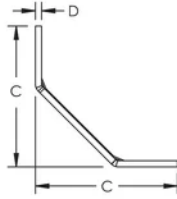

## SPECIFICATIONS

Table 1/2

Catalog Number	Article Number	Material	Finish	A	B	C
CLSWAFBGA	842050	Steel	Hot-Dip Galvanized	60 mm	40 mm	58 mm

Table 2/2

Catalog Number	Article Number	D
CLSWAFBGA	842050	2.5 mm

## DIAGRAMS

---