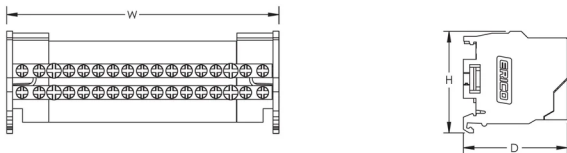

DIAGRAMS

WARNING

---

nVent products shall be installed and used only as indicated in nVent's product instruction sheets and training materials. Instruction sheets are available at www.nvent.com and from your nVent customer service representative. Improper installation, misuse, misapplication or other failure to completely follow nVent's instructions and warnings may cause product malfunction, property damage, serious bodily injury and death and/or void your warranty.

Our powerful portfolio of brands:

CADDY   ERICO   HOFFMAN   ILSCO   SCHROFF   TRACHTE