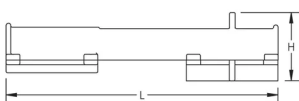

Mast Coupler

FEATURES

- Connects fiberglass mast to lower aluminum mast
- Provides guy attachment points and nVent ERICO Ericore exit point

SPECIFICATIONS

Table 1/2

Catalog Number	Article Number	Material	Height (H)	Length (L)	Width (W)	Hole Size (HS)
ILCOUPL	701320	Aluminum	113 mm	475mm	137 mm	10 mm

Table 2/2

Catalog Number	Article Number	Unit Weight
ILCOUPL	701320	2.25 kg

DIAGRAMS

WARNING

nVent products shall be installed and used only as indicated in nVent's product instruction sheets and training materials. Instruction sheets are available at www.nvent.com and from your nVent customer service representative. Improper installation, misuse, misapplication or other failure to completely follow nVent's instructions and warnings may cause