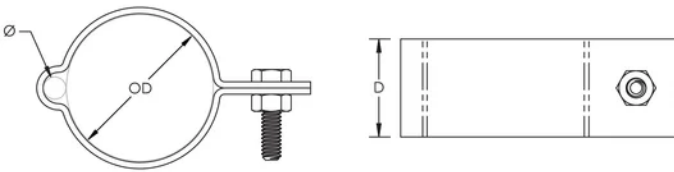

Catalog Number	Material	Finish	Diameter (Ø)	Outer Diameter (OD)	Depth (D)	Unit Weight
LPC674	Copper	Tinned	10.2 - 15.88 mm	114.3 - 127 mm	31.75mm	0.23 kg
LPA674	Aluminum		10.2 - 15.88 mm	114.3 - 127 mm	31.75mm	0.23 kg

Table 2/2

Catalog Number	Certifications
LPA672	
LPA671	
LPC671	E202878-Combined_CoC, E202878-Combined_CoC
LPC672	E202878-Combined_CoC, E202878-Combined_CoC
LPC673	E202878-Combined_CoC, E202878-Combined_CoC
LPA673	
LPC674	E202878-Combined_CoC, E202878-Combined_CoC
LPA674	

DIAGRAMS

WARNING

nVent products shall be installed and used only as indicated in nVent's product instruction sheets and training materials. Instruction sheets are available at www.nvent.com and from your nVent customer service representative. Improper installation, misuse, misapplication or other failure to completely follow nVent's instructions and warnings may cause product malfunction, property damage, serious bodily injury and death and/or void your warranty.

⚠ WARNING: This product can expose you to chemicals including lead, which is known to the State of California to cause cancer and birth defects or other reproductive harm. For more information go to www.P65Warnings.ca.gov.