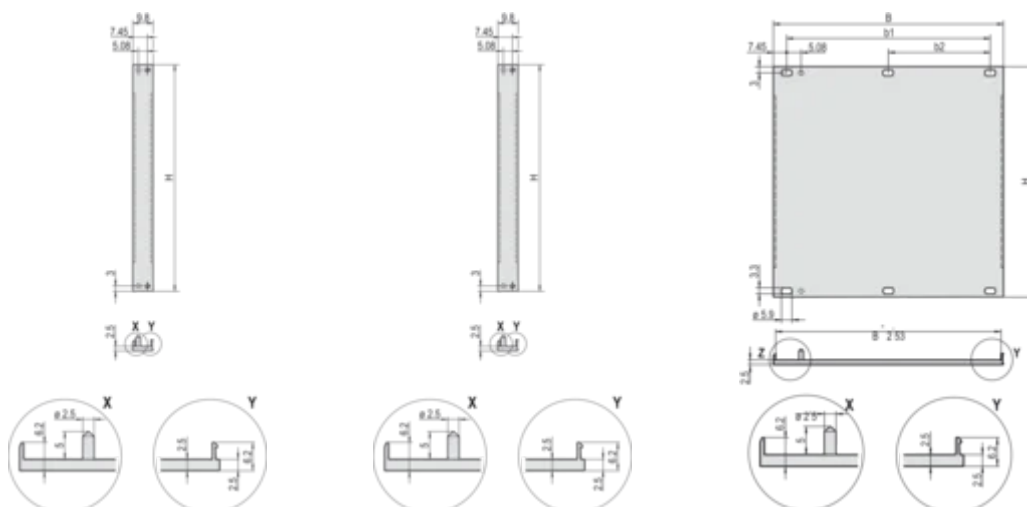

Gasket Type: Textile EMC

Front Finish: Anodized

Rear Finish: Conductive

Treated Edges: No

Complies With: IEC 60297-3-101; IEEE 1101.1/10

Depth (D): 2.5mm

EMC Shielding: No (Retrofittable)

Finish: Anodized; Passivated

Height (H): 261.8mm

Material: Aluminum

Product Type: Front Panel

Type: Front Panel without Handle

Width (W): 213mm

Gross Weight: 0.417kg

ADDITIONAL PRODUCT DETAILS

Please order fixing material (sleeves, collar screws) separately.

14 ... 84 HP: multi-part U-profile (front panel with crimped profiles).

Differences in finish between 2 ... 12 HP and 14 ... 84 HP.

2 ... 12 HP: one-part U-profile

Please order textile EMC gasket separately.

Standard pack quantity: 2 to 28HP: 5 pieces, 42 to 84 HP: 1 piece, supplied in standard pack quantities (SPQ) only.

DIAGRAMS