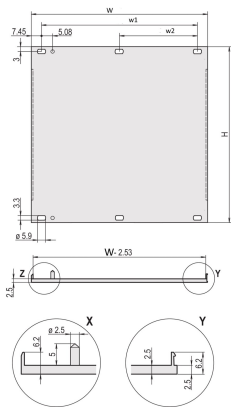

Front Panel, U-profile, Refrofit Shielding, 6 U, 42 HP, 2.5 mm, Al, Front Anodized, Rear Conductive

CATALOG NUMBER

20848-139

U-profile front panel for textile EMC gasket.

CERTIFICATIONS

FEATURES

U-profile, front panel, Al, 2.5 mm, front anodized, rear conductive

For EMC textile gasket

PRODUCT ATTRIBUTES

Rack Height: 6U

Rack Width: 42HP

Package Quantity: 1

Accessory Type: Front panel

Mounting: Screw-on Front

Gasket Type: Textile EMC

Front Finish: Anodized

Rear Finish: Conductive

Treated Edges: No

Complies With: IEC 60297-3-101; IEEE 1101.1/10

Depth (D): 2.5mm

EMC Shielding: No (Retrofittable)

Finish: Anodized; Passivated

Height (H): 261.8mm

Material: Aluminum

Product Type: Front Panel

Type: Front Panel without Handle

Width (W): 213mm

Gross Weight: 0.417kg

ADDITIONAL PRODUCT DETAILS

Please order fixing material (sleeves, collar screws) separately.