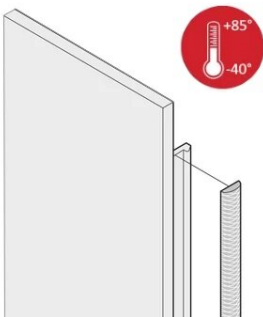

Front Panel EMC Textile Shielding Kit, -40... +85°C, 3 U; 10 pieces

CATALOG NUMBER

21102-853

The textile EMC gaskets are inserted into a slot on the right hand side of the U-shaped front panels. The gaskets are glued to the front panel. For an expanded temperature range up to +85°C.

CERTIFICATIONS

FEATURES

Textile EMC gasket is affixed laterally on the front panel or in the groove of the right-hand profile as appropriate.

Profile seal is bonded onto the contact surface of the 19" bracket or of the rear angle and sets up the conductive connection to the U-shaped front panels

Temperature range -40 °C ... +85 °C

PRODUCT ATTRIBUTES

Rack Height: 3U

Package Quantity: 10

Depth (D): 1.62mm

Height (H): 97mm

Material: Thermoplastic Elastomer

Product Family: EuropacPRO; PropacPRO; RatiopacPRO AIR; PropacPRO; Frame Type Plug-In Unit