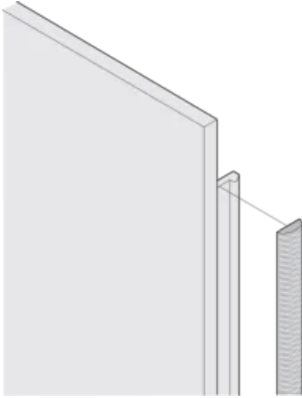

CERTIFICATIONS

FEATURES

Textile EMC gasket is affixed laterally on the front panel or in the groove of the right-hand profile as appropriate.

Profile seal is bonded onto the contact surface of the 19" bracket or of the rear angle and sets up the conductive connection to the U-shaped front panels

Temperature range -40 °C ... +85 °C

PRODUCT ATTRIBUTES

Rack Height: 3U

Package Quantity: 10

Depth (D): 1.62mm

Height (H): 97mm

Material: Thermoplastic Elastomer

Product Family: EuropacPRO; PropacPRO; RatiopacPRO AIR; PropacPRO; Frame Type Plug-In Unit

Product Type: Shielding Kit

Works With: Subracks; Cases; Front Panels

Gross Weight: 0.053kg

ADDITIONAL PRODUCT DETAILS

EMC gaskets (textile) are required for shielding the front panels.

DIAGRAMS

WARNING

nVent products shall be installed and used only as indicated in nVent's product instruction sheets and training materials. Instruction sheets are available at www.nvent.com and from your nVent customer service representative. Improper installation, misuse, misapplication or other failure to completely follow nVent's instructions and warnings may cause product malfunction, property damage, serious bodily injury and death and/or void your warranty.