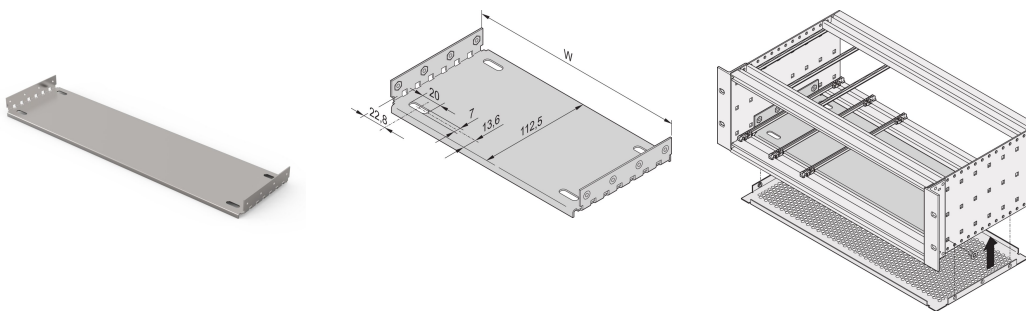

EuropacPRO Mounting Plate for Use With Cover Plate, 42 HP, 220 mm Board Length

CATALOG NUMBER

34563-014

Material	HP	W	D
34563001	28	146,87	112,50
34563009	28	146,87	172,50
34563002	42	217,99	112,50
34563014	42	217,99	172,50
34563003	63	324,67	112,50
34563019	63	324,67	172,50
34563004	84	431,35	112,50
34563024	84	431,35	172,50
34563026	84	431,35	232,50
34563028	84	431,35	292,50
34563042	84	431,35	352,50
34563044	84	431,35	412,50

Mounting plate for use with cover plates for installation and fixing of heavy components. Full width mounting plates (as wide as the subrack or the system case) are fixed to the side panels. The partial width mounting plates are fixed to the side panel and horizontal rail by means of an assembly strip.

Guide rails Type 4,4" and type strengthened cannot be used in combination with a mounting plate. Top / bottom cover which will be inserted into the groove of the light (type L) horizontal rails cannot be used in combination with a mounting plate.

CERTIFICATIONS

FEATURES

For installation and fixing of heavy components

Mounting plate, full width: The mounting plate is as wide as the subrack/system case and is fixed to the side panels

A guide rail can be fitted in first and last slot position