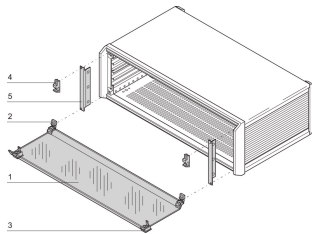

# PropacPRO Front Hood

The front hood bottom hinged can be assembled on to a PropacPRO case. It protects the PCB from accidental operations. A retrofittable lock can be installed.

## FEATURES

Mounting of hinges at top or bottom

Lock (max. 2) retrofittable

From acrylic glass, hinged, removable

Lateral cover (item 5) also serves as vertical EMC shielding of side panels

## SPECIFICATIONS

- Rack Height:** 3U
- Works With:** Cases
- Product Type:** Cover Plate
- Type:** Front Hood
- Product Family:** PropacPRO
- Material:** Thermoplastic

Table 1/1

Catalog Number	Rack Width	Package Quantity	Depth
24576-080	28HP	1	
24576-083	84HP	1	175mm
24576-082	63HP	1	